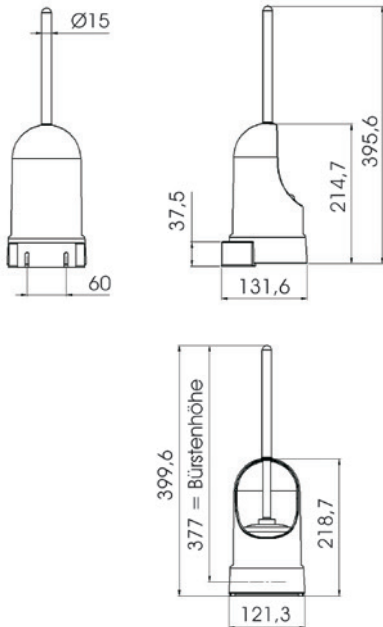

EURO Plus toilet brush set

D102-0001

Production since 1998

MKW Accessories for bathroom and toilet, EURO Plus toilet brush set, white, with brush

- free-standing or wall mounted model
- Demountable in 4 single parts
- Without mounting material

Specifications:

- Distance of screws .....60 mm
- Bore diameter.....6 / 8 mm
- Weight not packed.....0,35 kg
- Weight packed.....0,35 kg

Packaging..... individually packaged, shrink-wrapped in foil
6 pcs. in cardboard box: 470 x 400 x 155 mm

Spare parts

D902-0001..... brush, white, Ø 8.4 cm