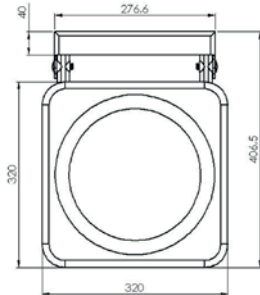

Production since 1998

MKW Accessories for bathroom and toilet, product line SEGMENT,
wall mounted, fold-down seat incl. plastic slab - white.

- Foldable, suitable for shower
- Max. weight up to 150 kg in case of professional mounting (heavy-duty)
- Delivery with screws, without assembling parts

Specifications:

- Distance of screws .....190; 33,5 mm
- Bore diameter .....16 mm
- Weight not packed .....3,54 kg
- Weight packed .....3,80 kg

Packaging ..... MKW single cardboard box,
442 x 323 x 85 mm

Spare parts

H921-9901 ..... plastic slab - white