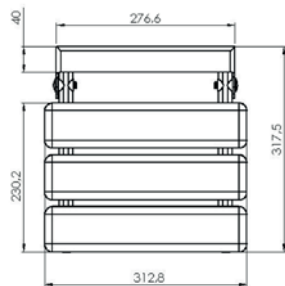

## Specifications:

- Distance of screws .....54 / 18 mm
- Bore diameter.....6 / 8 mm
- Weight not packed.....0,28 kg
- Weight packed.....0,28 kg

**Packaging**..... shrink-wrapped in foil  
25 pcs. in cardboard box: 470 x 400 x 155 mm

## Specifications:

- Distance of screws .....98 / 62 mm
- Bore diameter.....6 mm
- Weight not packed.....0,41 kg
- Weight packed.....0,41 kg

**Packaging**..... shrink-wrapped in foil  
12 pcs. in cardboard box: 440 x 300 x 280 mm

### Specifications:

- Distance of screws .....190; 33,5 mm
- Bore diameter .....16 mm
- Weight not packed .....3,54 kg
- Weight packed .....3,80 kg

**Packaging** ..... MKW single cardboard box,  
442 x 323 x 85 mm

### Specifications:

- Distance of screws ..... 190; 33,5 mm
- Bore diameter ..... 16 mm
- Weight not packed ..... 2,88 kg
- Weight packed ..... 3,14 kg

**Packaging** ..... MKW single cardboard box,  
442 x 323 x 85 mm