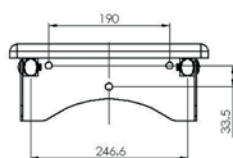

## Specifications:

- Distance of screws .....98 / 62 mm
- Bore diameter.....6 mm
- Weight not packed.....0,41 kg
- Weight packed.....0,41 kg

**Packaging**..... shrink-wrapped in foil  
12 pcs. in cardboard box: 440 x 300 x 280 mm

### Specifications:

- Distance of screws .....190; 33,5 mm
- Bore diameter .....16 mm
- Weight not packed .....3,54 kg
- Weight packed .....3,80 kg

**Packaging** ..... MKW single cardboard box,  
442 x 323 x 85 mm

# SEGMENT wall mounted, fold-down seat incl. plastic slats

H131-0001 glossy-coated, stainless steel frame

Production since 1998

MKW Accessories for bathroom and toilet, product line SEGMENT,  
wall mounted, fold-down seat incl. plastic slats - white.

### Specifications:

- Distance of screws ..... 190; 33,5 mm
- Bore diameter ..... 16 mm
- Weight not packed ..... 2,88 kg
- Weight packed ..... 3,14 kg

**Packaging** ..... MKW single cardboard box,  
442 x 323 x 85 mm