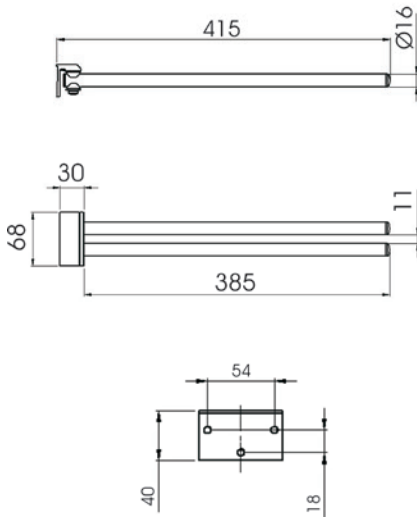

**Specifications:**

- Distance of screws .....60 mm
- Bore diameter.....6 / 8 mm
- Weight not packed.....0,35 kg
- Weight packed.....0,35 kg

**Packaging**..... individually packaged, shrink-wrapped in foil  
6 pcs. in cardboard box: 470 x 400 x 155 mm

## Specifications:

- Distance of screws .....54 / 18 mm
- Bore diameter.....6 / 8 mm
- Weight not packed.....0,28 kg
- Weight packed.....0,28 kg

**Packaging**..... shrink-wrapped in foil  
25 pcs. in cardboard box: 470 x 400 x 155 mm

## Specifications:

- Distance of screws .....98 / 62 mm
- Bore diameter.....6 mm
- Weight not packed.....0,41 kg
- Weight packed.....0,41 kg

**Packaging**..... shrink-wrapped in foil  
12 pcs. in cardboard box: 440 x 300 x 280 mm