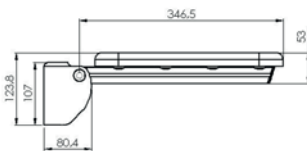

Production since 1998

MKW Accessories for bathroom and toilet, product line SEGMENT,
wall mounted, fold-down seat incl. plastic slab - white.

- Foldable, suitable for shower
- Max. weight up to 150 kg in case of professional mounting (heavy-duty)
- Delivery with screws, without assembling parts

Specifications:

- Distance of screws .....190; 33,5 mm
- Bore diameter .....16 mm
- Weight not packed .....3,54 kg
- Weight packed .....3,80 kg

Packaging ..... MKW single cardboard box,
442 x 323 x 85 mm

Spare parts

H921-9901 ..... plastic slab - white