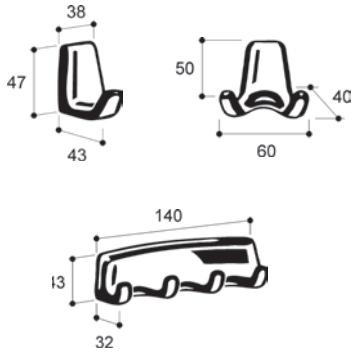

Specifications:

single

- Weight not packed.....0,01 kg
- Weight packed.....0,01 kg

double

- Weight not packed.....0,01 kg
- Weight packed.....0,01 kg

quadruple

- Weight not packed.....0,04 kg
- Weight packed.....0,04 kg

Packaging..... individually packaged, shrink-wrapped in foil