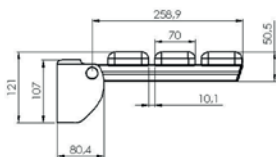

## Specifications:

- Distance of screws .....54 / 18 mm
- Bore diameter.....6 / 8 mm
- Weight not packed.....0,28 kg
- Weight packed.....0,28 kg

**Packaging**..... shrink-wrapped in foil  
25 pcs. in cardboard box: 470 x 400 x 155 mm

## Specifications:

- Distance of screws .....98 / 62 mm
- Bore diameter.....6 mm
- Weight not packed.....0,41 kg
- Weight packed.....0,41 kg

**Packaging**..... shrink-wrapped in foil  
12 pcs. in cardboard box: 440 x 300 x 280 mm

### Specifications:

- Distance of screws .....190; 33,5 mm
- Bore diameter .....16 mm
- Weight not packed .....3,54 kg
- Weight packed .....3,80 kg

**Packaging** ..... MKW single cardboard box,  
442 x 323 x 85 mm

### Specifications:

- Distance of screws ..... 190; 33,5 mm
- Bore diameter ..... 16 mm
- Weight not packed ..... 2,88 kg
- Weight packed ..... 3,14 kg

**Packaging** ..... MKW single cardboard box,  
442 x 323 x 85 mm