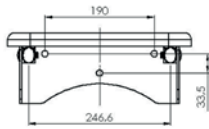

Production since 1998

MKW Accessories for bathroom and toilet, product line SEGMENT,
wall mounted, fold-down seat incl. plastic slab - white.

- Foldable, suitable for shower
- Max. weight up to 150 kg in case of professional mounting (heavy-duty)
- Delivery with screws, without assembling parts

Specifications:

- Distance of screws .....190; 33,5 mm
- Bore diameter .....16 mm
- Weight not packed .....3,54 kg
- Weight packed .....3,80 kg

Packaging ..... MKW single cardboard box,
442 x 323 x 85 mm