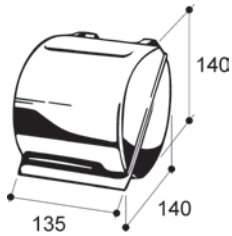

Production since 1986

MKW Accessories for bathroom and toilet, product line STANDARD, toilet roll holder, K Type, plastic, white.

- For wall mounting
- Delivery with screws and dowels or with mounting material

Specifications:

- Distance of screws .....98 / 62 mm
- Bore diameter.....6 mm
- Weight not packed.....0,41 kg
- Weight packed.....0,41 kg

Packaging..... shrink-wrapped in foil
12 pcs. in cardboard box: 440 x 300 x 280 mm