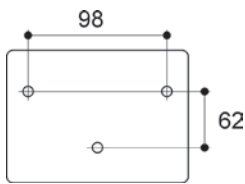

Production since 1986

MKW Accessories for bathroom and toilet, product line STANDARD, toilet roll holder, K Type, plastic, white.

- For wall mounting
- Delivery with screws and dowels or with mounting material

Specifications:

- Distance of screws .....98 / 62 mm
- Bore diameter.....6 mm
- Weight not packed.....0,41 kg
- Weight packed.....0,41 kg

Packaging..... shrink-wrapped in foil
12 pcs. in cardboard box: 440 x 300 x 280 mm