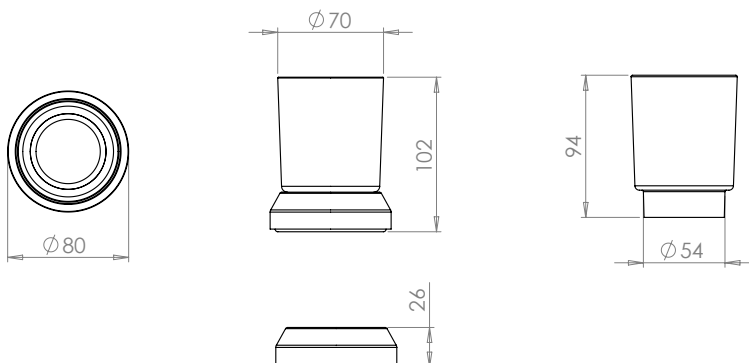

IRIS² tumbler, with holder (free-standing)

I641-0000 with plastic tumbler
I642-0000 with crystal glass

Production since 2008

MKW Accessories for bathroom and toilet, product line IRIS²,
tumbler, with holder (free-standing), chrome plated.

- Secure standing

Specifications:

- Weight plastic tumbler ..... 0,40 kg net / 0,48 kg gross
- Weight crystal glass ..... 0,50 kg net / 0,58 kg gross

Packaging ..... MKW single cardboard box, 165 x 120 x 95 mm

Spare parts

I640-0000 ..... chrome plated standing ring
I961-0070 ..... clear plastic tumbler
I962-0079 ..... crystal glass

Dimensions