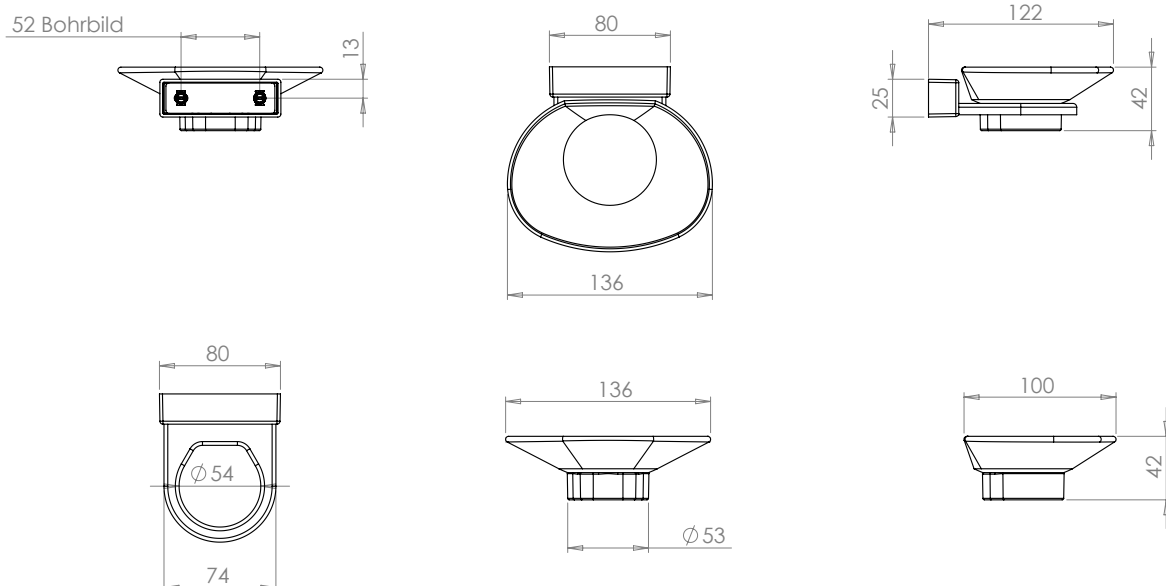

Dimensions

IRIS² shower basket, wall

I420-0000

Production since 2008

MKW Accessories for bathroom and toilet, product line IRIS², shower basket, wall, chrome plated.

- For wall mounting
- Delivery with screws and dowels

Dimensions

IRIS² soap dish, with holder

I621-0000 with plastic dish

Production since 2008

MKW Accessories for bathroom and toilet, product line IRIS², soap dish, with holder, chrome plated.

- For wall mounting
- Delivery with screws and dowels

Specifications:

- Distance of screws52 mm
- Bore diameter.....8 mm
- Weight 0,24 kg net / 0,32 kg gross

Packaging..... MKW single cardboard box, 165 x 120 x 95 mm

Spare parts

- I910-0099 IRIS² wall fixture
incl. stainless steel screws and dowels
- I600-0000 chrome plated holder
- I963-0070 clear plastic dish

Dimensions

IRIS² soap dish, with holder (free-standing)

I651-0000 with plastic dish

Production since 2008

MKW Accessories for bathroom and toilet, product line IRIS², soap dish, with holder (free-standing), chrome plated.