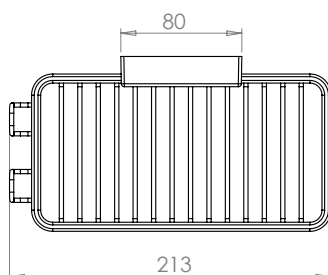

Dimensions