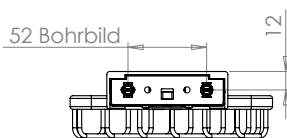

Dimensions