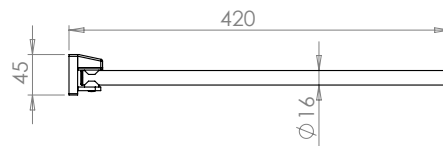

Dimensions