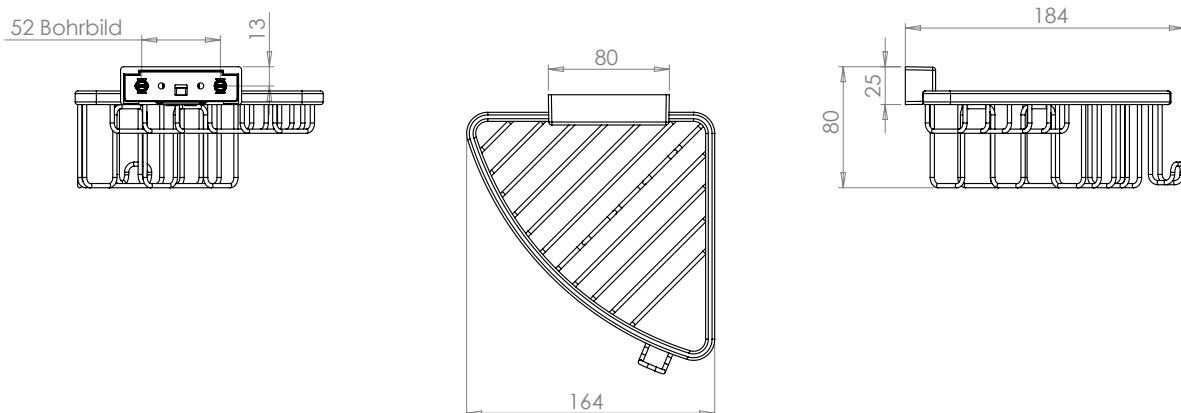

Dimensions