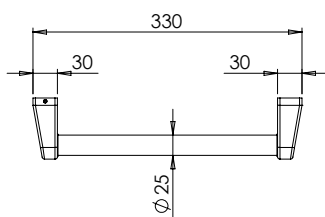

Dimensions