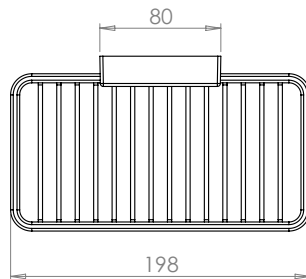

Dimensions