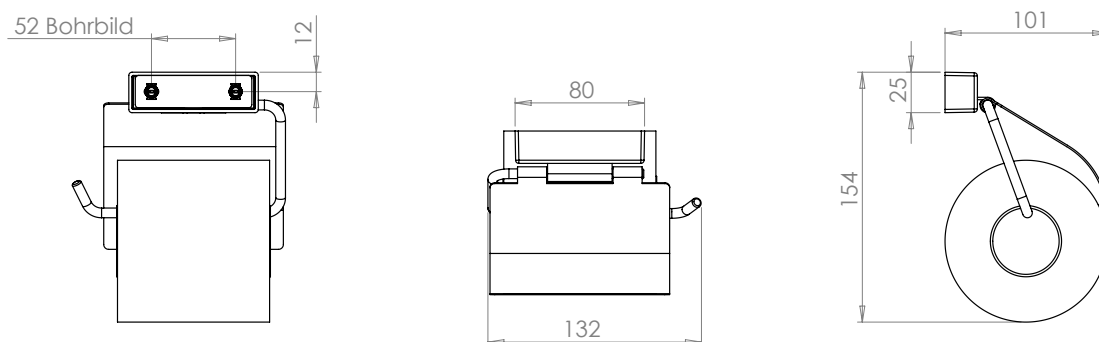

Dimensions