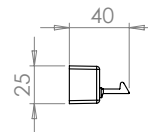

Dimensions