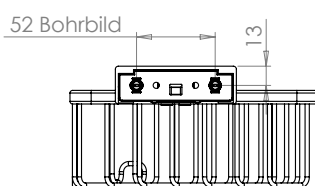

Dimensions