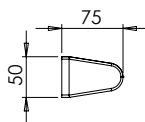

Dimensions