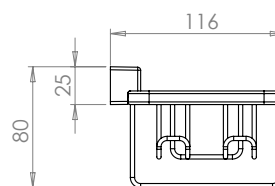

Dimensions