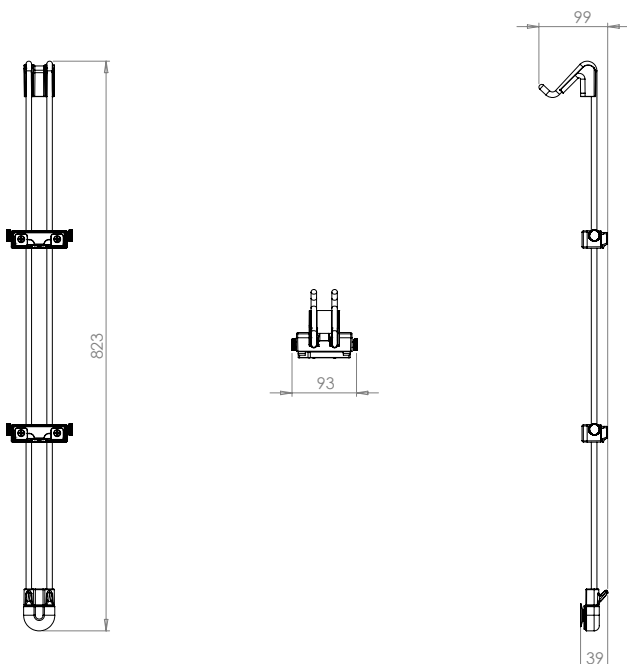

Dimensions