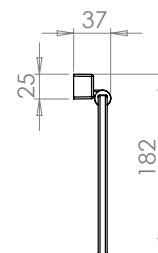

Dimensions