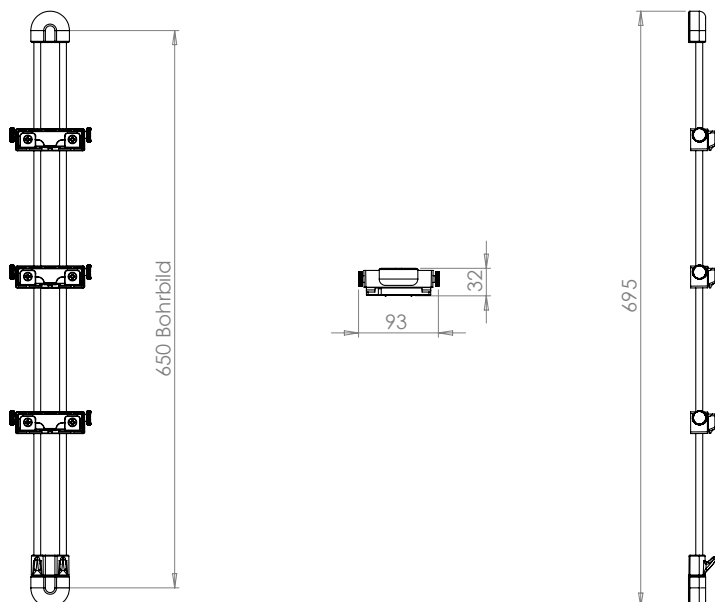

Dimensions