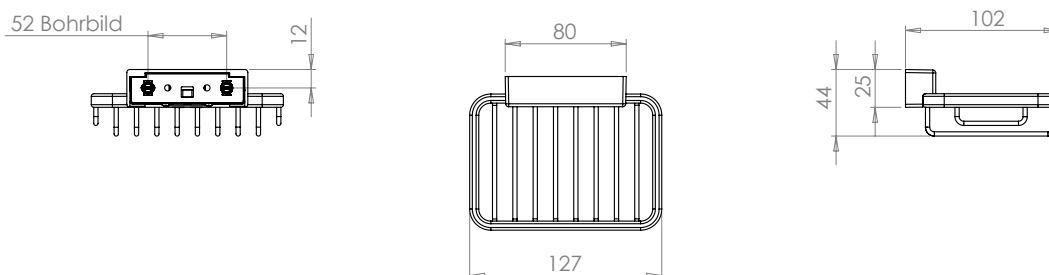

Dimensions