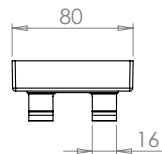

Dimensions