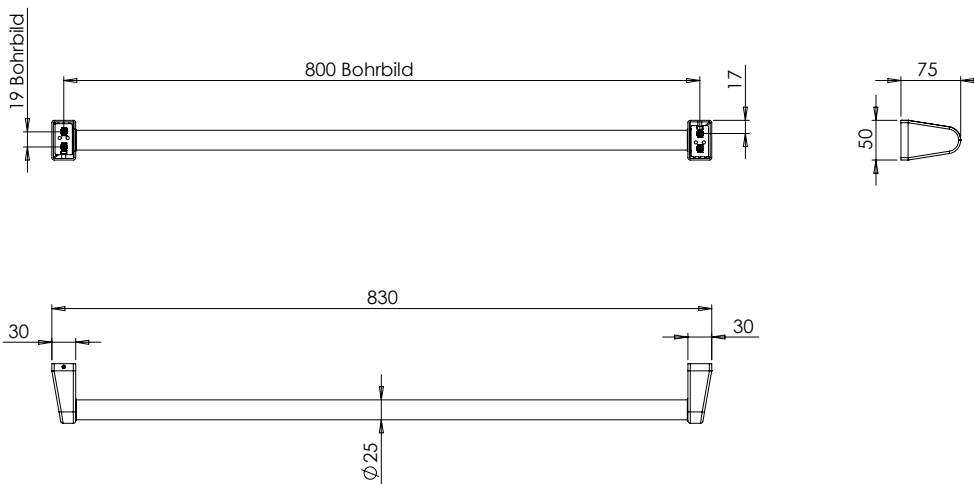

IRIS² bath towel rail 800

I514-0000

Production since 2008

MKW Accessories for bathroom and toilet, product line IRIS², bath towel rail 800, chrome plated.

- For wall mounting
- Delivery with screws and dowels

Specifications:

- Distance of screws ..... 19 mm
- Bore diameter ..... 8 mm

- Weight net ..... 0,61 kg
- Weight gross ..... 0,69 kg

Packaging ..... MKW single cardboard box, 85 x 65 x 875 mm

Spare parts

I914-0099 ..... IRIS² hand- and bath towel rail fixture incl. stainless steel screws and dowels (set 2 pcs.)

Dimensions