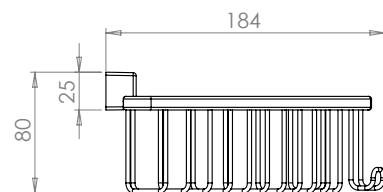

Specifications:

- Distance of screws52 mm
- Bore diameter.....8 mm
- Weight net0,41 kg
- Weight gross0,47 kg

Packaging..... MKW single cardboard box, 225 x 150 x 85 mm

Spare parts

I911-0099..... IRIS² basket fixture
incl. stainless steel screws and dowels

Specifications:

- Distance of screws52 mm
- Bore diameter.....8 mm

- Weight net0,41 kg
- Weight gross0,48 kg

Packaging..... MKW single cardboard box, 190 x 170 x 85 mm

Spare parts

I911-0099..... IRIS² basket fixture
incl. stainless steel screws and dowels

Dimensions

IRIS² TWIN 500 rail

I438-0000

Production since 2012

MKW Accessories for bathroom and toilet, product line IRIS², TWIN 500 rail, chrome plated.

- To equip with any IRIS² TWIN articles
- Incl. clipfix
- Equipment is removable, easy to put on again, infinitely height adjustable
- Delivery with screws and dowels
- For wall mounting