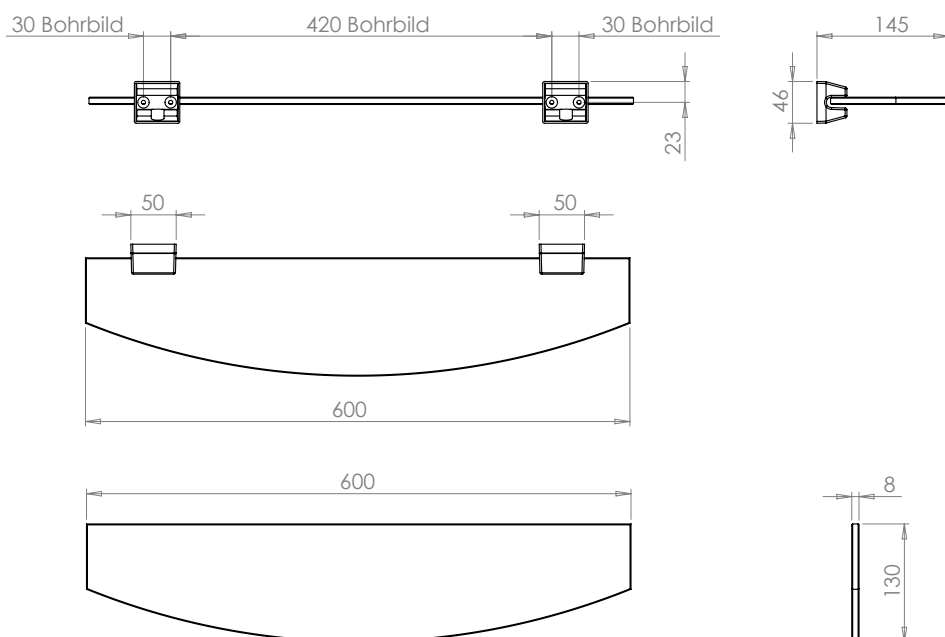

IRIS² shelf 600

I212-0000

Production since 2008

MKW Accessories for bathroom and toilet, product line IRIS², shelf 600, chrome plated.

- For wall mounting
- Thickness of glass 8 mm (clear glass)
- Delivery with screws and dowels

Specifications:

- Distance of screws .....30 mm
- Bore diameter .....8 mm
- Weight net ..... 1,58 kg
- Weight gross ..... 1,88 kg

Packaging ..... MKW single cardboard box, 140 x 60 x 760 mm

Spare parts

- 1915-0099 ..... IRIS² wall fixture
  incl. stainless steel screws and dowels
  (for mounting 2 pcs. are necessary)
2. I210-0000 ..... chrome plated holder
- 1930-0079 ..... 600 mm shelf glass

Dimensions