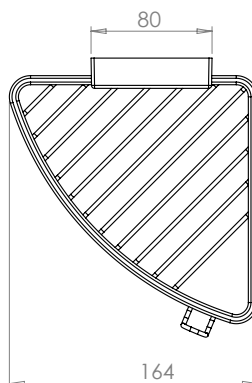

Dimensions