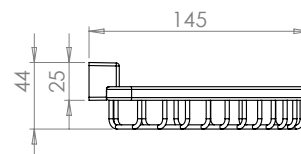

Dimensions