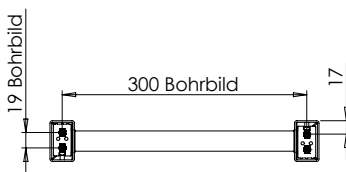

Dimensions