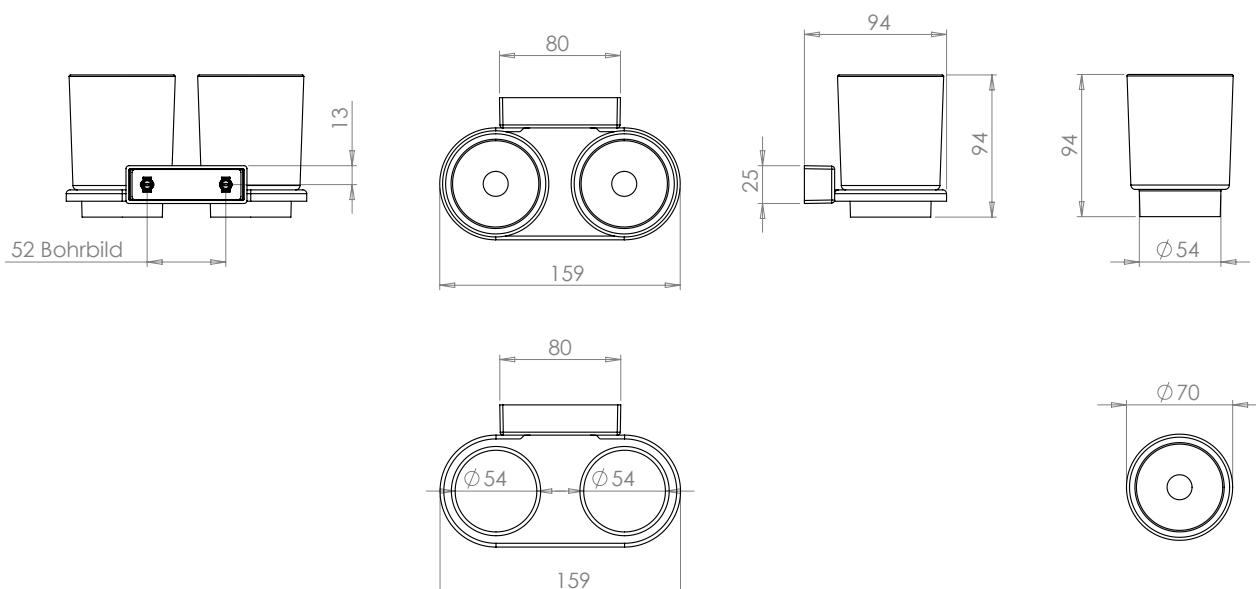

IRIS² twin tumblers, with holder

I611-0000 with plastic tumbler
I612-0000 with crystal glass

Production since 2008

MKW Accessories for bathroom and toilet, product line IRIS², twin tumblers, with holder, chrome plated.

- For wall mounting
- Delivery with screws and dowels

Specifications:

- Distance of screws .....52 mm
- Bore diameter.....8 mm
- Weight plastic tumbler ..... 0,36 kg net / 0,44 kg gross
- Weight crystal glass ..... 0,56 kg net / 0,64 kg gross

Packaging..... MKW single cardboard box, 165 x 120 x 95 mm

Spare parts

- I910-0099 ..... IRIS² wall fixture
  incl. stainless steel screws and dowels
- I610-0000 ..... chrome plated holder
- I961-0070 ..... clear plastic tumbler
- I962-0079 ..... crystal glass

Dimensions