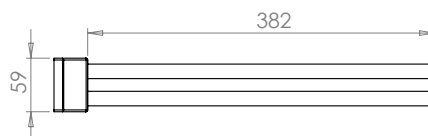

Dimensions