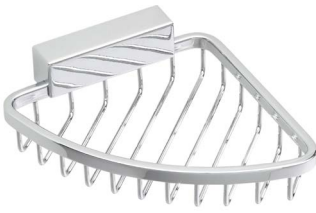

IRIS² soap basket, corner

I401-0000