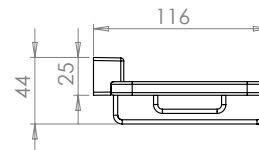

Dimensions