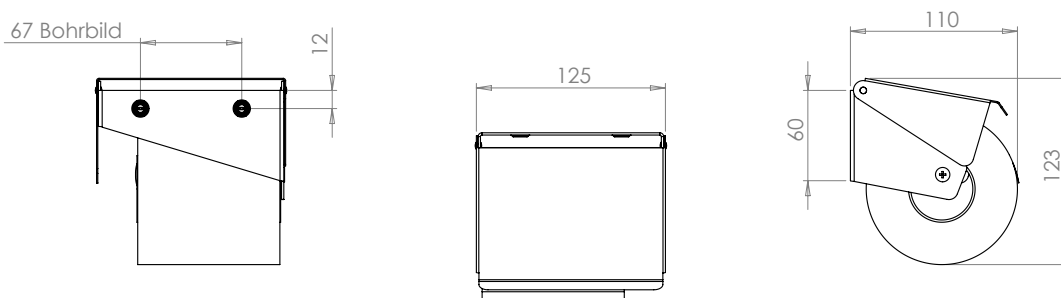

Dimensions