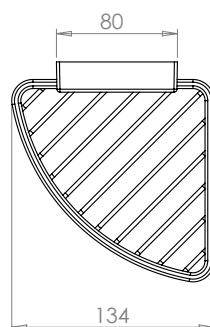

Dimensions