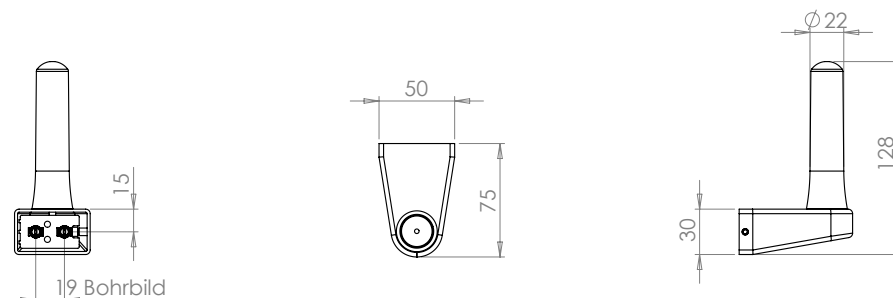

IRIS² reserve toilet roll holder

I020-0000

Production since 2008

MKW Accessories for bathroom and toilet, product line IRIS², reserve toilet roll holder, chrome plated.

- For wall mounting
- Delivery with screws and dowels

Specifications:

- Distance of screws ..... 19 mm
- Bore diameter ..... 8 mm

- Weight net ..... 0,14 kg
- Weight gross ..... 0,22 kg

Packaging ..... MKW single cardboard box, 165 x 120 x 95 mm

Spare parts

I913-0099 ..... IRIS² reserve toilet roll holder fixture
incl. stainless steel screws and dowels

Dimensions