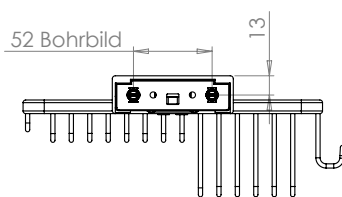

Dimensions