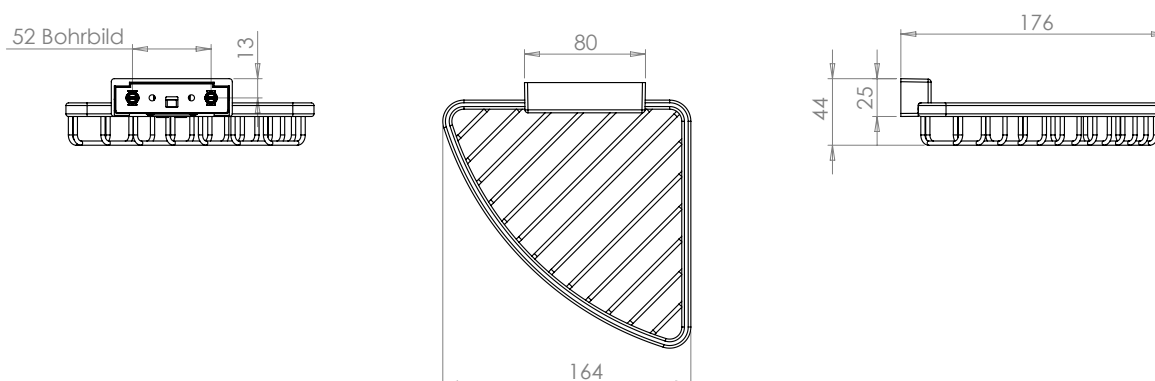

Dimensions