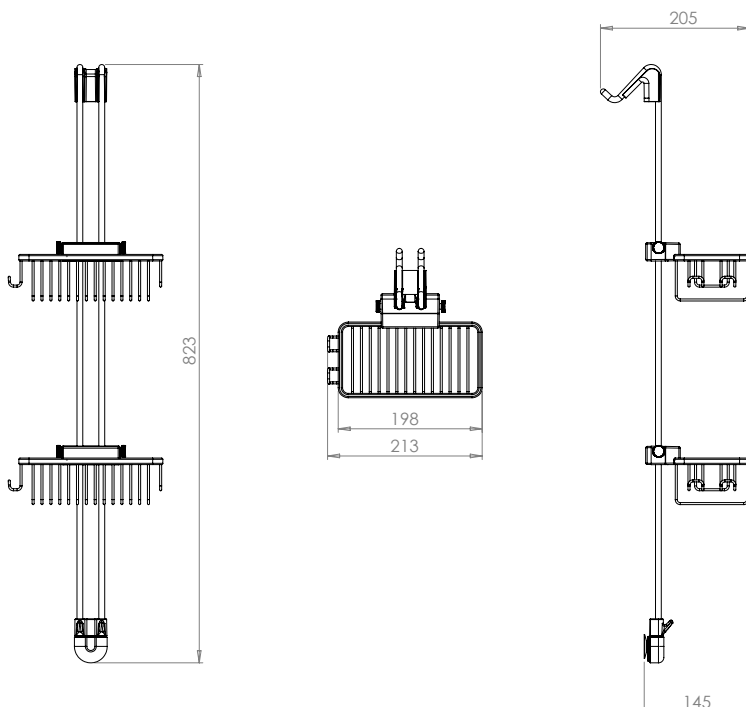

Specifications:

- Weight net 2,14 kg
- Weight gross 2,32 kg

Packaging..... MKW single cardboard box, 850 x 170 x 85 mm

Ersatzteile

- F43002000 TWIN wall fixture
- F901-0000 TWIN cover for wall fixture, chrome plated
- I43002600 IRIS² TWIN slide element
- F46001000 TWIN mobile distance piece clip
- I46003000 IRIS² Cover for TWIN mobile slide element
- F313-0000 TWIN clipfix, chrome plated

Dimensions

IRIS² TWIN mobile rail

I468-0000

Production since 2012

MKW Accessories for bathroom and toilet, product line IRIS², TWIN mobile rail, chrome plated.

- To equip with any DIVA TWIN articles
- Incl. clipfix
- Equipment is removable, easy to put on again, infinitely height adjustable
- Hang on for shower screens from 6 to 20 mm