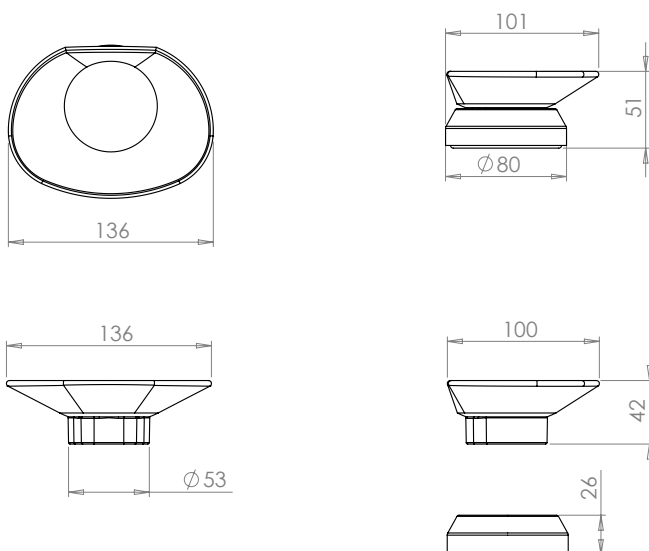

Specifications:

- Distance of screws52 mm
- Bore diameter.....8 mm
- Weight 0,24 kg net / 0,32 kg gross

Packaging..... MKW single cardboard box, 165 x 120 x 95 mm

Spare parts

- I910-0099 IRIS² wall fixture
incl. stainless steel screws and dowels
- I600-0000 chrome plated holder
- I963-0070 clear plastic dish

Dimensions

IRIS² soap dish, with holder (free-standing)

I651-0000 with plastic dish

Production since 2008

MKW Accessories for bathroom and toilet, product line IRIS², soap dish, with holder (free-standing), chrome plated.

- Secure standing

Specifications:

- Weight 0,41 kg net / 0,49 kg gross

Packaging MKW single cardboard box, 165 x 120 x 95 mm

Spare parts

I640-0000 chrome plated ring

I963-0070 clear plastic dish

Dimensions

Specifications:

- Distance of screws52 mm
- Bore diameter8 mm

- Weight net0,10 kg
- Weight gross0,12 kg

Packaging MKW single cardboard box, 100 x 45 x 55 mm

Spare parts

I910-0099 IRIS² wall fixture
incl. stainless steel screws and dowels