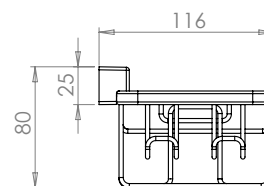

Dimensions