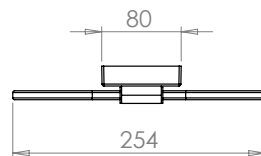

Dimensions