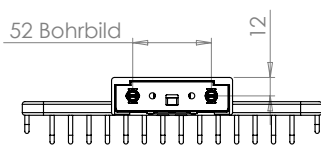

Dimensions