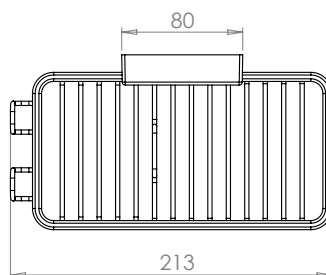

Dimensions