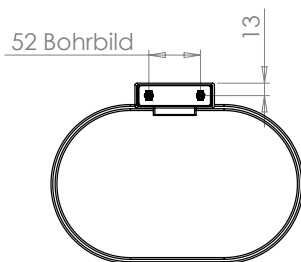

Dimensions