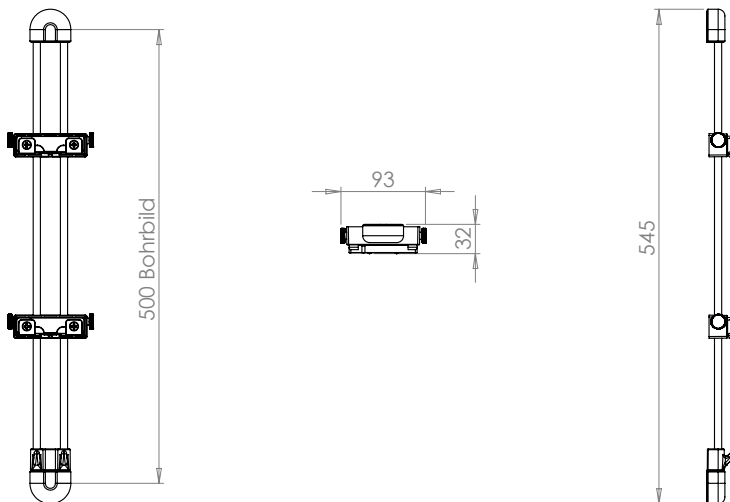

Dimensions