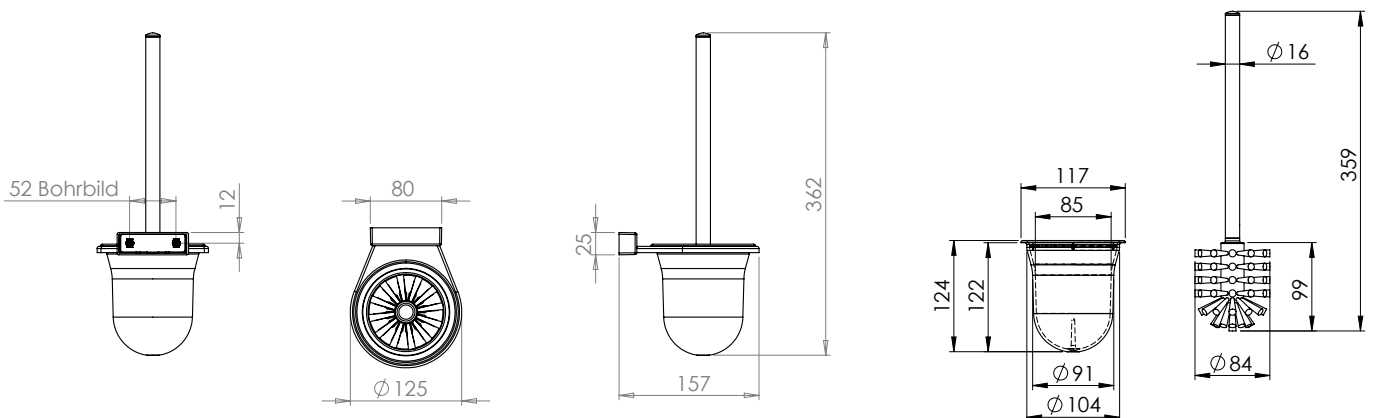

- For wall mounting
- Delivery with screws and dowels

Specifications:

- Distance of screws52 mm
- Bore diameter8 mm
- Weight net0,44 kg
- Weight gross0,58 kg

Packaging MKW single cardboard box, 130 x 130 x 390 mm

Spare parts

- 1910-0099 IRIS² wall fixture
incl. stainless steel screws and dowels
- 1920-0000 brush only, chrome plated
- E922-0071 pot only, opaque plastic
- E11002000 brush head, Ø 8.4 cm

Dimensions

IRIS² shelf 600

Dimensions