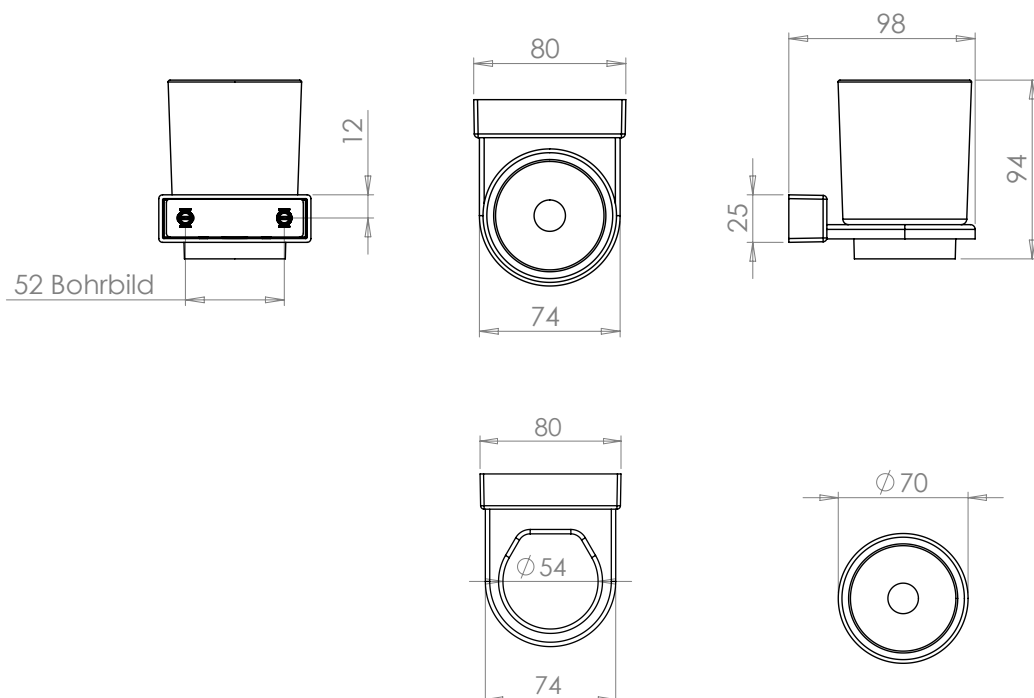

IRIS² tumbler, with holder

I601-0000 with plastic tumbler
I602-0000 with crystal glass

Production since 2008

MKW Accessories for bathroom and toilet, product line IRIS², tumbler, with holder, chrome plated.

- For wall mounting
- Delivery with screws and dowels

Specifications:

- Distance of screws .....52 mm
- Bore diameter.....8 mm
- Weight plastic tumbler .....0,23 kg net / 0,31 kg gross
- Weight crystal glass .....0,33 kg net / 0,41 kg gross

Packaging..... MKW single cardboard box, 165 x 120 x 95 mm

Spare parts

1. I910-0099 ..... IRIS² wall fixture
   incl. stainless steel screws and dowel
2. I600-0000 ..... chrome plated holder
3. I961-0070 ..... clear plastic tumbler
4. I962-0079 ..... crystal glass

Dimensions