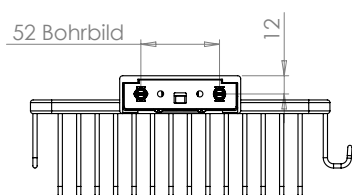

Dimensions