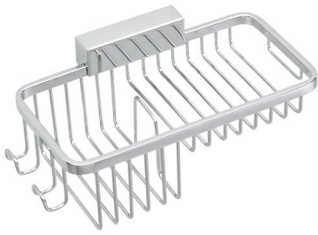

IRIS² shower basket, wall

I420-0000

Production since 2008

MKW Accessories for bathroom and toilet, product line IRIS², shower basket, wall, chrome plated.

- For wall mounting
- Delivery with screws and dowels

Specifications:

- Distance of screws .....52 mm
- Bore diameter.....8 mm

- Weight net .....0,41 kg
- Weight gross .....0,48 kg

Packaging..... MKW single cardboard box, 225 x 150 x 85 mm

Spare parts

I911-0099..... IRIS² basket fixture
incl. stainless steel screws and dowels

Dimensions