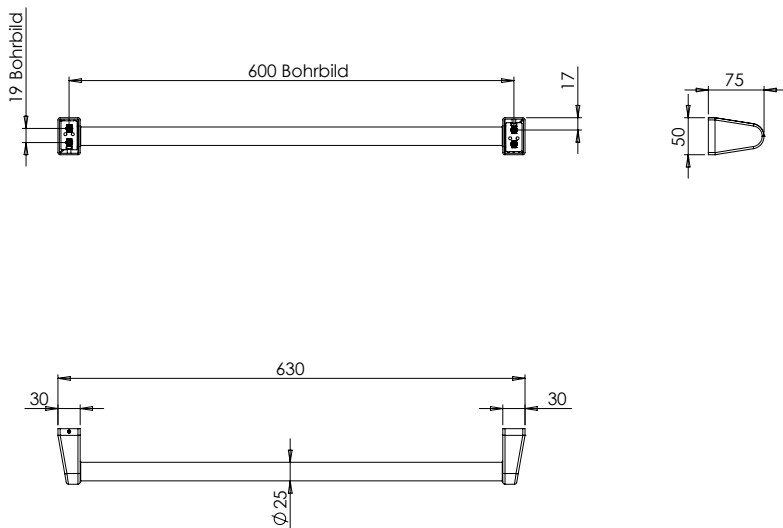

IRIS² bath towel rail 600

I513-0000

Production since 2008

MKW Accessories for bathroom and toilet, product line IRIS², bath towel rail 600, chrome plated.

- For wall mounting
- Delivery with screws and dowels

Specifications:

- Distance of screws ..... 19 mm
- Bore diameter ..... 8 mm

- Weight net ..... 0,45 kg
- Weight gross ..... 0,57 kg

Packaging ..... MKW single cardboard box, 85 x 65 x 675 mm

Spare parts

I914-0099 ..... IRIS² hand- and bath towel rail fixture
incl. stainless steel screws and dowels
(set 2 pcs.)

Dimensions