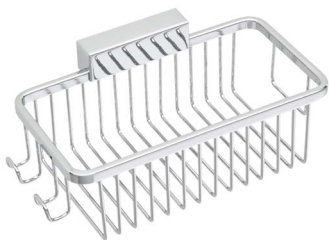

IRIS² shampoo basket, wall

I450-0000

Production since 2008

MKW Accessories for bathroom and toilet, product line IRIS², shampoo basket, wall, chrome plated.

- For wall mounting
- Delivery with screws and dowels

Specifications:

- Distance of screws .....52 mm
- Bore diameter.....8 mm
- Weight net .....0,41 kg
- Weight gross .....0,47 kg

Packaging..... MKW single cardboard box, 225 x 150 x 85 mm

Spare parts

I911-0099..... IRIS² basket fixture
incl. stainless steel screws and dowels

Dimensions