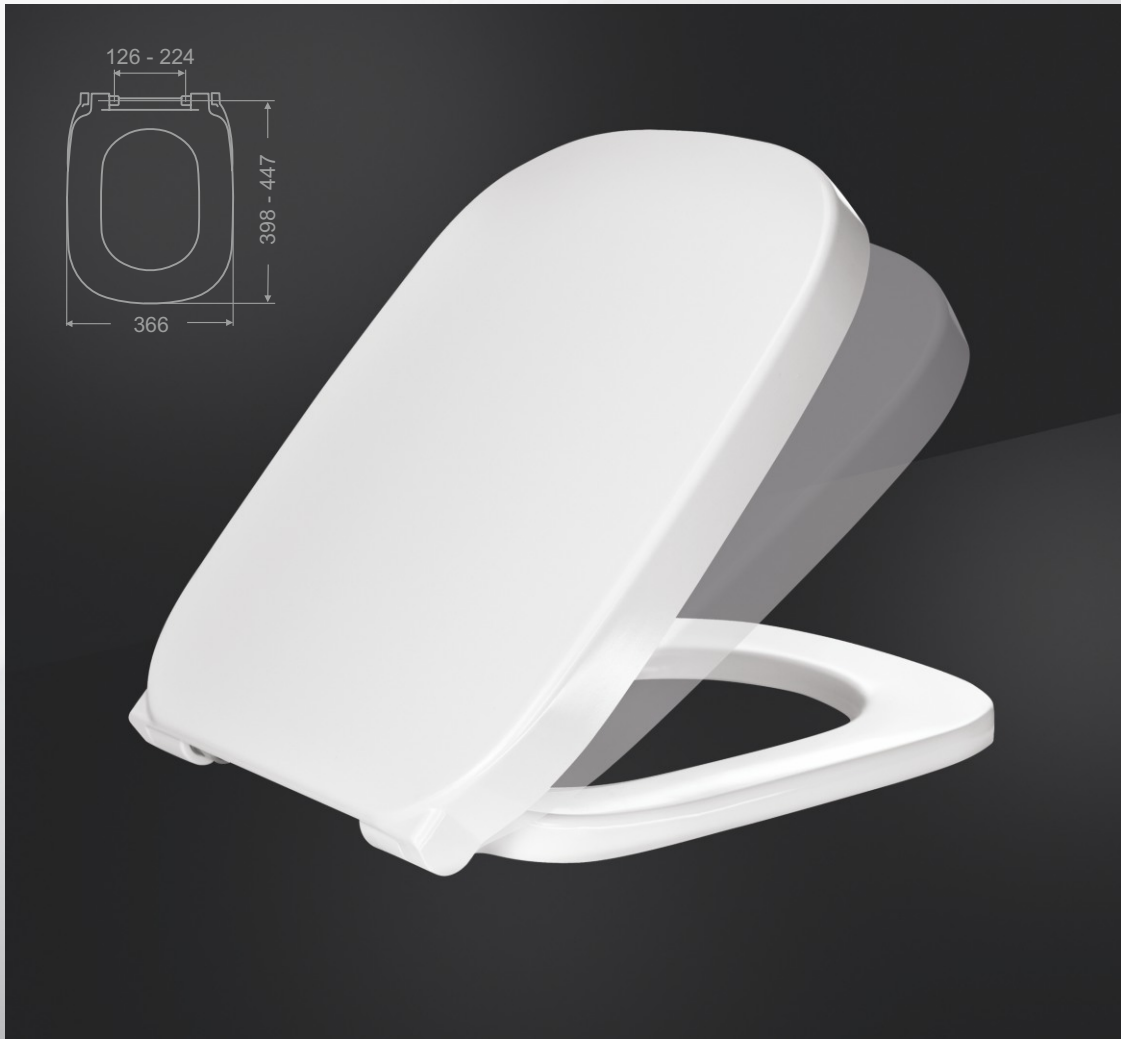

removable

antibacterial

adjustable

DEBBA

slowclose