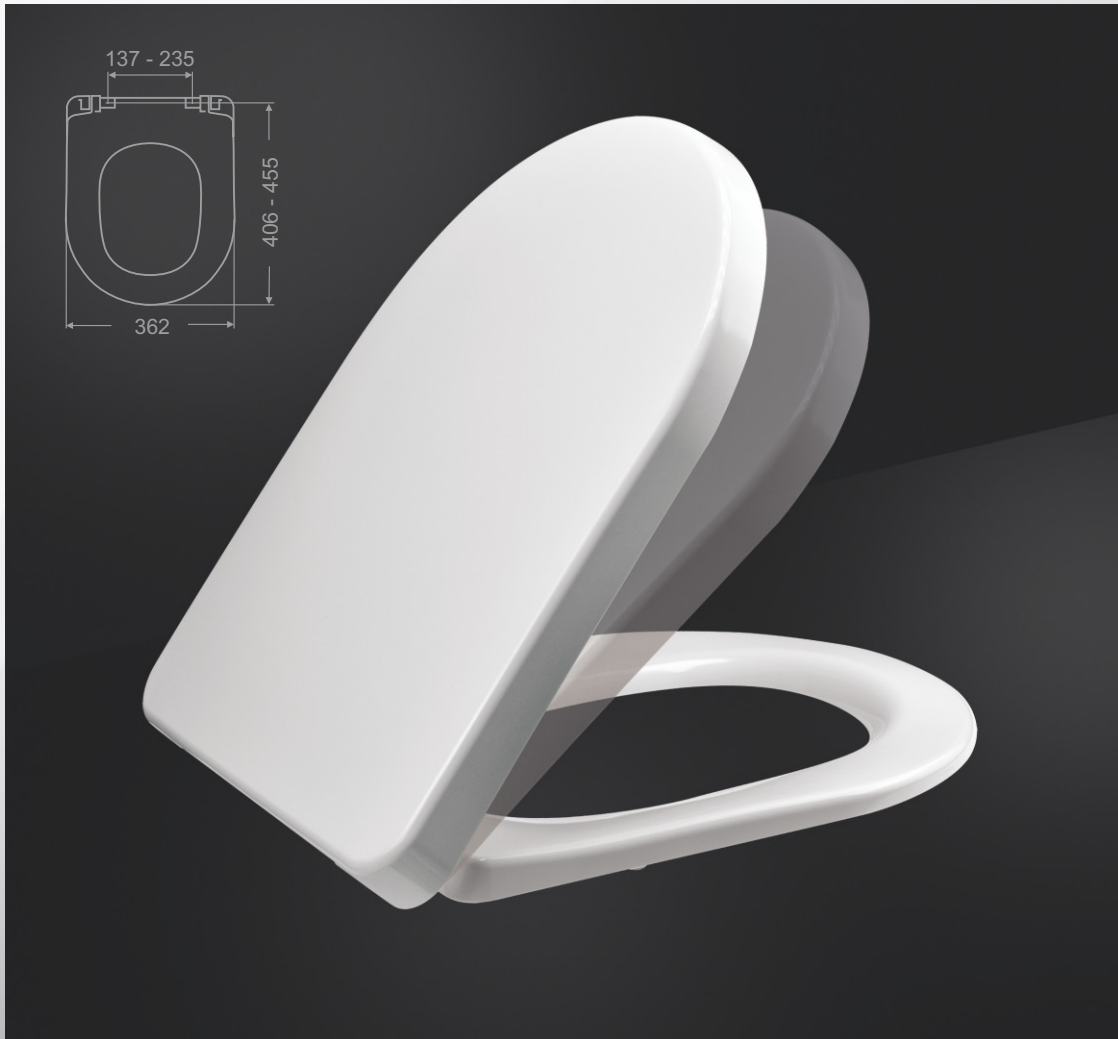

antibacterial

adjustable

flexible

DARIO

slowclose

removable