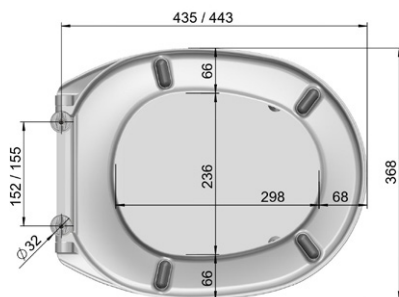

Funktionen:

Production since 1993

MKW toilet seat with/without cover, model EURO Kadett Plus made from duroplastic with plastic hinge or stainless steel hinge.

- Fast Fixing QUICK
- Height-adjustable stainless steel hinge
- Available in colours

Specifications:

- Distance between hinges 152 mm
- Height..... 53 mm
- 4 Buffers at ring
- 2 Round buffers at cover

Weight packed

A200-0101	1,89 kg
A200-0201	1,98 kg
A200-1101	1,28 kg
A200-1201	1,24 kg

- Weight - ring 0,70 kg
- Weight - cover 1,05 kg