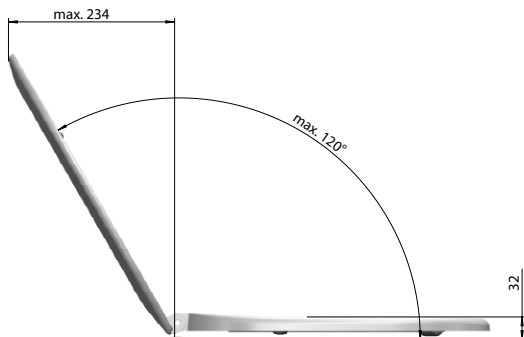

Production since 1993

MKW toilet seat with/without cover, model EURO Kadett Plus made from duroplastic with plastic hinge or stainless steel hinge.

- Fast Fixing QUICK
- Height-adjustable stainless steel hinge
- Available in colours

Specifications:

- Distance between hinges ..... 152 mm
- Height..... 53 mm
- 4 Buffers at ring
- 2 Round buffers at cover

Weight packed

A200-0101	1,89 kg
A200-0201	1,98 kg
A200-1101	1,28 kg
A200-1201	1,24 kg

- Weight - ring ..... 0,70 kg
- Weight - cover ..... 1,05 kg

Hinges:

- Standard hinge..... B923-0099 Plastic hinge with cover
  B924-0099 Plastic hinge without cover
  B944-0099 Stainless steel hinge with cover
  B944-0799 Stainless steel hinge without cover
- Alternative hinge..... B947-0099 Metal plug hinge

Material:

- Toilet seat ..... Solid-coloured duroplastic
- Buffer..... TPE (thermoplastic Elastomer)
- Standard hinge..... Polyamid 6 or stainless steel
- Alternative hinge..... Stainless steel

Packaging..... MKW single cardboard box,
490 x 390 x 60 mm

Service parts ..... Page 29 ff

Colours ..... Price list