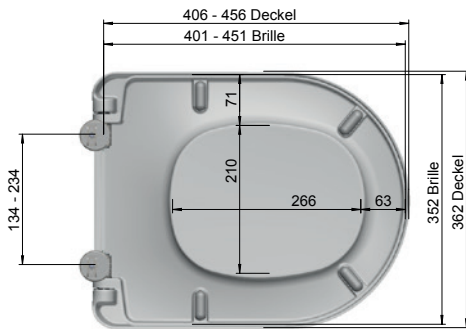

Toilet seat DARIO Plus

AC10-0A01 with cover with Push stainless steel hinge
white

Functions:

Production since 2009
New hinge in 2015.

MKW toilet seat with cover, model DARIO Plus made from duroplastic with Push stainless steel hinge.

- Seat and cover close slowly and automatically with just a gentle tap
- Quick and easy to remove and remount
- Antibacterial effect due to antiseptic additives in raw materials
- Adjustable hinge for perfect match on the ceramic bowl
- The toilet seat can be installed both from above and below
- Cover-up model

Specifications

- Distance between hinges 134 - 234 mm
- Height..... 50 mm
- 4 Buffers at ring
- 2 Round buffers at cover
- Weight packed.....2,34 kg
- Weight - ring0,79 kg
- Weight - cover 1,14 kg

Hinges:

Packaging..... MKW single cardboard box,
490 x 390 x 60 mm

Service parts Page 29 ff