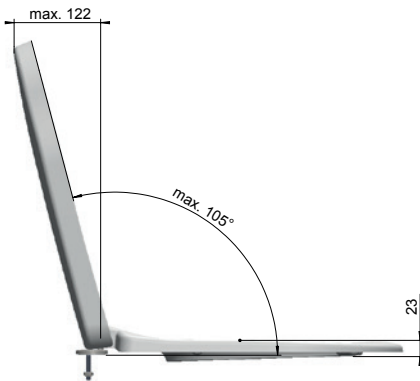

Toilet seat DARIO Plus

AC10-0A01 with cover with Push stainless steel hinge
white

Functions:

Production since 2009
New hinge in 2015.

MKW toilet seat with cover, model DARIO Plus made from duroplastic with Push stainless steel hinge.

- Seat and cover close slowly and automatically with just a gentle tap
- Quick and easy to remove and remount
- Antibacterial effect due to antiseptic additives in raw materials
- Adjustable hinge for perfect match on the ceramic bowl
- The toilet seat can be installed both from above and below
- Cover-up model

Specifications

- Distance between hinges 134 - 234 mm
- Height..... 50 mm
- 4 Buffers at ring
- 2 Round buffers at cover
- Weight packed.....2,34 kg
- Weight - ring0,79 kg
- Weight - cover 1,14 kg

Hinges: