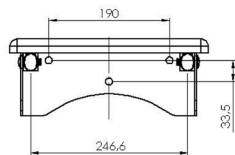

SEGMENT wall mounted, fold-down seat incl. plastic slats

H131-0001 glossy-coated, stainless steel frame

Production since 1998

MKW Accessories for bathroom and toilet, product line SEGMENT,
wall mounted, fold-down seat incl. plastic slats - white.

- Foldable, suitable for shower
- Max. weight up to 150 kg in case of professional mounting
- Delivery with screws, without assembling parts

Specifications:

- Distance of screws 190; 33,5 mm
- Bore diameter 16 mm
- Weight not packed 2,88 kg
- Weight packed 3,14 kg

Mounting FIS VS 150C fixtures
as needed, please add it in your ordering

Packaging MKW single cardboard box,
442 x 323 x 85 mm

Spare parts

- H911-9901 plastic slat - white
3 slats required for one lattice)
- Y018-0099 FIS VS 150C fixtures, for brick, concrete,
pore and lightweight concrete