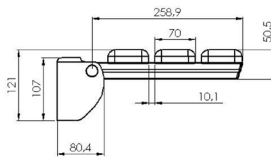

SEGMENT wall mounted, fold-down seat incl. plastic slats

H131-0001 glossy-coated, stainless steel frame

Production since 1998

MKW Accessories for bathroom and toilet, product line SEGMENT,
wall mounted, fold-down seat incl. plastic slats - white.

- Foldable, suitable for shower
- Max. weight up to 150 kg in case of professional mounting
- Delivery with screws, without assembling parts

Specifications:

- Distance of screws 190; 33,5 mm
- Bore diameter 16 mm
- Weight not packed 2,88 kg
- Weight packed 3,14 kg

Mounting FIS VS 150C fixtures
as needed, please add it in your ordering

Packaging MKW single cardboard box,
442 x 323 x 85 mm

Spare parts

- H911-9901 plastic slat - white
3 slats required for one lattice)
- Y018-0099 FIS VS 150C fixtures, for brick, concrete,
pore and lightweight concrete