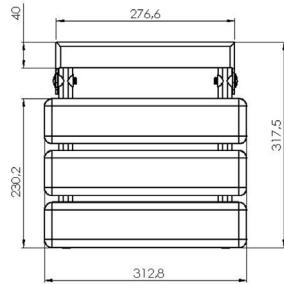

SEGMENT wall mounted, fold-down seat incl. plastic slats

H131-0001 glossy-coated, stainless steel frame

Production since 1998

MKW Accessories for bathroom and toilet, product line SEGMENT,
wall mounted, fold-down seat incl. plastic slats - white.

- Foldable, suitable for shower
- Max. weight up to 150 kg in case of professional mounting
- Delivery with screws, without assembling parts

Specifications:

- Distance of screws 190; 33,5 mm
- Bore diameter 16 mm
- Weight not packed 2,88 kg
- Weight packed 3,14 kg

Mounting FIS VS 150C fixtures
as needed, please add it in your ordering

Packaging MKW single cardboard box,
442 x 323 x 85 mm

Spare parts

- H911-9901 plastic slat - white
3 slats required for one lattice)
- Y018-0099 FIS VS 150C fixtures, for brick, concrete,
pore and lightweight concrete